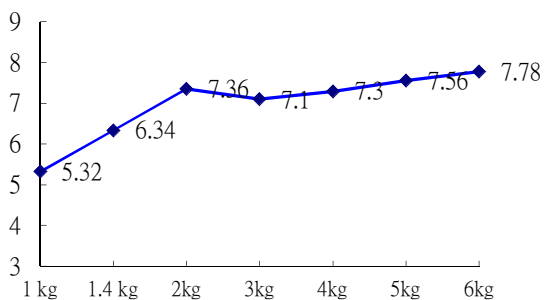

AF363AM Electronic Faucet

Spec. & Features

Faucet with below deck mechanical mixing valve

Flow (L/min)

- ◆ Infrared Sensor : Automatic Operation
- ◆ Stable performance, infrared sensor performs perfectly even in the sunlight or any light.
- ◆ Wire Connector : IP66 waterproof, high quality and safety.
- ◆ Chrome Plated Cast Brass
- ◆ Single Supply Faucet
- ◆ Liner Adapter : Input AC110V~AC220V 50/60 Hz. Output DC 6V
- ◆ Power Consumption : 0.3W (Idle), 5W (In use)
- ◆ Infrared Sensor Range : Adjustable 5cm~ 20cm (auto adjusted)
- ◆ Shut-off Delay Time : 1sec
- ◆ Time out Setting : 60sec
- ◆ 2.2GPM/8.3LPM Laminar Flow Spray Head
- ◆ Faucet with below deck mechanical mixing valve
- ◆ Include Filter : it filters out articles in water hence reducing maintenance cost; easy to take out and clean
- ◆ Operating Water Pressure : 10 to 100 PSI
- ◆ Water Supply Connection : PF 1/2
- ◆ Mounted on a Single-Hole Lavatory or Deck (28Φ~35Φ)
- ◆ Applicable Water Temperature : 39°F~150°F (4°C ~ 65°C)
- ◆ Easy to Install and Maintain
- ◆ Warranty : 2 years