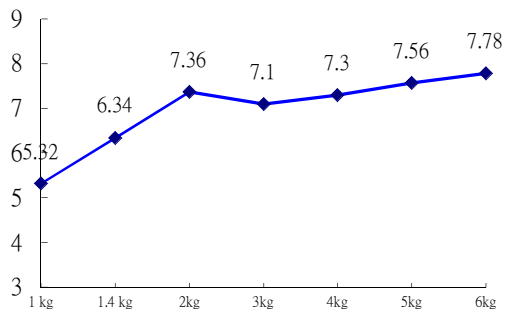

Flow (L/min)