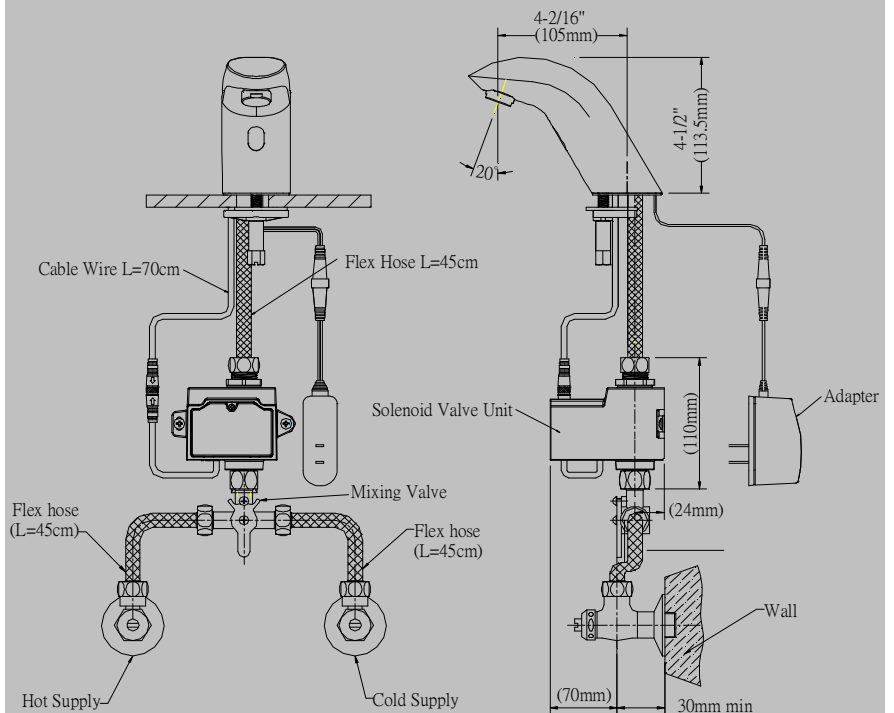

AF363AM Electronic Faucet

Spec. & Features

Faucet with below deck mechanical mixing valve

Flow (L/min)

- ◆ Infrared Sensor : Automatic Operation
- ◆ Stable performance, infrared sensor performs perfectly even in the sunlight or any light.
- ◆ Wire Connector : IP66 waterproof, high quality and safety.
- ◆ Chrome Plated Cast Brass
- ◆ Single Supply Faucet
- ◆ Liner Adapter : Input AC110V~AC220V 50/60 Hz. Output DC 6V
- ◆ Power Consumption : 0.3W (Idle), 5W (In use)
- ◆ Infrared Sensor Range : Adjustable 5cm~ 20cm (auto adjusted)
- ◆ Shut-off Delay Time : 1sec
- ◆ Time out Setting : 60sec
- ◆ 2.2GPM/8.3LPM Laminar Flow Spray Head
- ◆ Faucet with below deck mechanical mixing valve
- ◆ Include Filter : it filters out articles in water hence reducing maintenance cost; easy to take out and clean
- ◆ Operating Water Pressure : 10 to 100 PSI
- ◆ Water Supply Connection : PF 1/2
- ◆ Mounted on a Single-Hole Lavatory or Deck (28Φ~35Φ)
- ◆ Applicable Water Temperature : 39°F~150°F (4°C ~ 65°C)
- ◆ Easy to Install and Maintain
- ◆ Warranty : 2 years