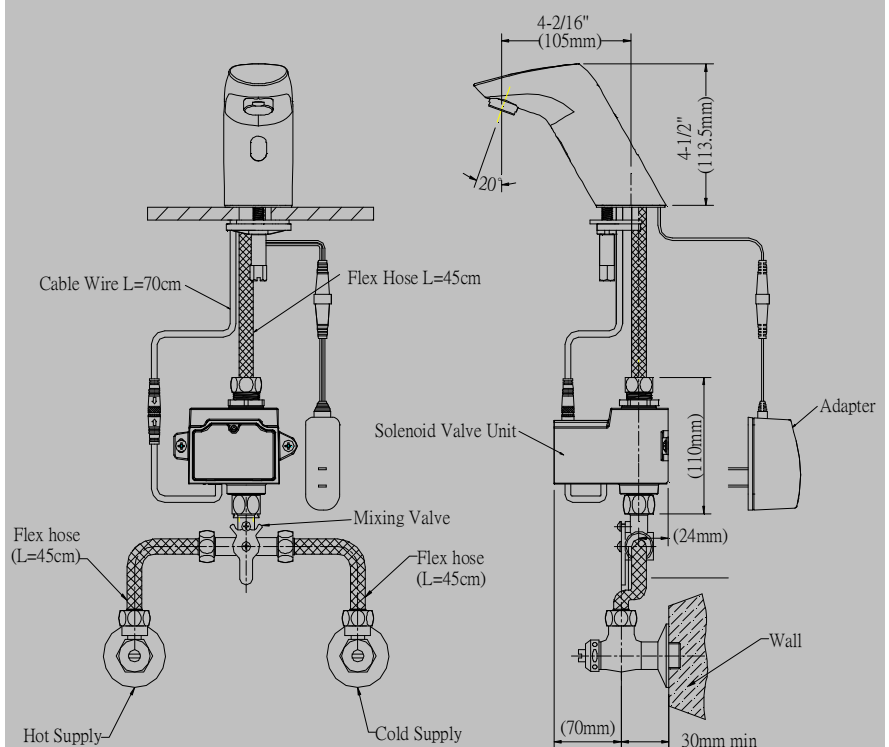

AF362AM Electronic Faucet

Faucet with below deck mechanical mixing valve

Flow (L/min)

Spec. & Features

- ◆ Infrared Sensor : Automatic Operation
- ◆ Stable performance, infrared sensor performs perfectly even in the sunlight or any light.
- ◆ Wire Connector : IP66 waterproof, high quality and safety.
- ◆ Chrome Plated Cast Brass
- ◆ Single Supply Faucet
- ◆ Liner Adapter : Input AC110V~AC220V 50/60 Hz. Output DC 6V
- ◆ Power Consumption : 0.3W (Idle), 5W (In use)
- ◆ Infrared Sensor Range : Adjustable 5cm~ 20cm (auto adjusted)
- ◆ Shut-off Delay Time : 1sec
- ◆ Time out Setting : 60sec
- ◆ 2.2GPM/8.3LPM Laminar Flow Spray Head
- ◆ Faucet with below deck mechanical mixing valve
- ◆ Include Filter : it filters out articles in water hence reducing maintenance cost; easy to take out and clean
- ◆ Operating Water Pressure : 10 to 100 PSI
- ◆ Water Supply Connection : PF 1/2
- ◆ Mounted on a Single-Hole Lavatory or Deck (28Φ~35Φ)
- ◆ Applicable Water Temperature : 39°F~150°F (4°C ~ 65°C)
- ◆ Easy to Install and Maintain
- ◆ Warranty : 2 years