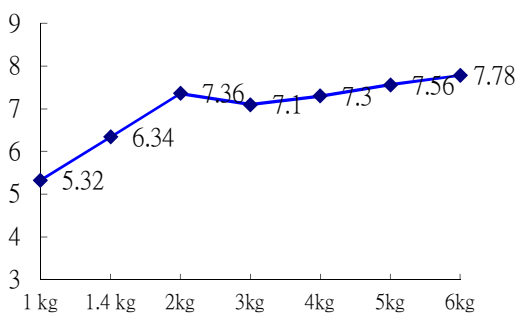

AF362AM Electronic Faucet

Faucet with below deck mechanical mixing valve

Flow (L/min)

Spec. & Features

- ◆ Infrared Sensor : Automatic Operation
- ◆ Stable performance, infrared sensor performs perfectly even in the sunlight or any light.
- ◆ Wire Connector : IP66 waterproof, high quality and safety.
- ◆ Chrome Plated Cast Brass
- ◆ Single Supply Faucet
- ◆ Liner Adapter : Input AC110V~AC220V 50/60 Hz. Output DC 6V
- ◆ Power Consumption : 0.3W (Idle), 5W (In use)
- ◆ Infrared Sensor Range : Adjustable 5cm~ 20cm (auto adjusted)
- ◆ Shut-off Delay Time : 1sec
- ◆ Time out Setting : 60sec
- ◆ 2.2GPM/8.3LPM Laminar Flow Spray Head
- ◆ Faucet with below deck mechanical mixing valve
- ◆ Include Filter : it filters out articles in water hence reducing maintenance cost; easy to take out and clean
- ◆ Operating Water Pressure : 10 to 100 PSI
- ◆ Water Supply Connection : PF 1/2
- ◆ Mounted on a Single-Hole Lavatory or Deck (28Φ~35Φ)
- ◆ Applicable Water Temperature : 39°F~150°F (4°C ~ 65°C)
- ◆ Easy to Install and Maintain
- ◆ Warranty : 2 years