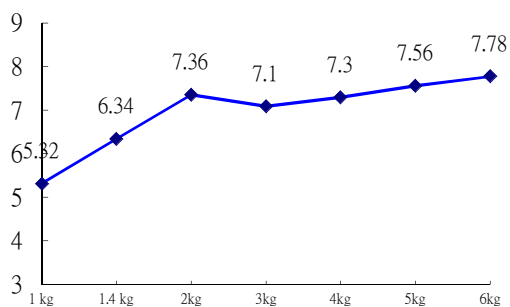

Flow (L/min)